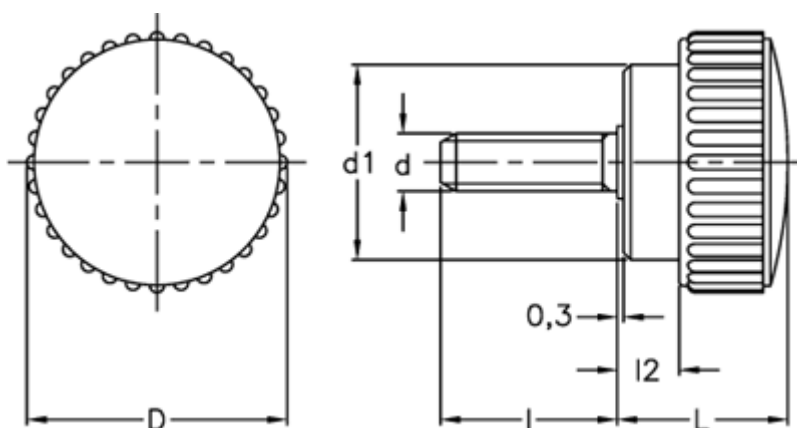

Data Sheet

Article number: 2302102521

Description: E+G Knurled grip knob
B.193/30 S-p-M8x16-INOX

Measures

| | |
|------|------|
| D | = 31 |
| d1 | = 24 |
| d 6g | = M8 |
| l | = 16 |
| L | = 18 |
| l2 | = 6 |